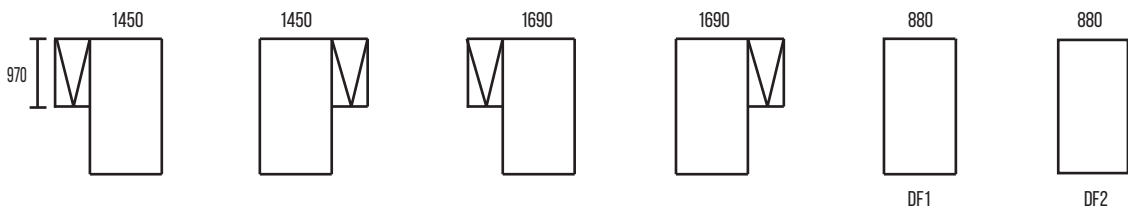

ALUMINIUM SLIDING WINDOWS

SERIES/TYPE: 504
DESCRIPTION: AS

STUD OPENING (W)	670	910	1270	1630	1870	2110	2470	2710	2950	
WINDOW SIZE (W)	610	850	1210	1570	1810	2050	2410	2650	2890	
660	600									
1090	1030									
1260	1200									
1510	1450									
1860	1800									
2110	2050									

SLIDING WINDOWS (VIEWED FROM OUTSIDE) – STANDARD SIZES – ALL WITH KEY LOCKS STANDARD

- Non-standard sized windows can be made with no additional costs.
- The first two numbers denote height and the second two, the width, both rounded off.
- All windows can be Double Glazed.
- These windows are designed to comply with the relevant requirements of Code AS 2047.
- Powder coat and anodised finishes available.

EXTERNAL ENTRY FRAMES – LDYCOMBINATIONS